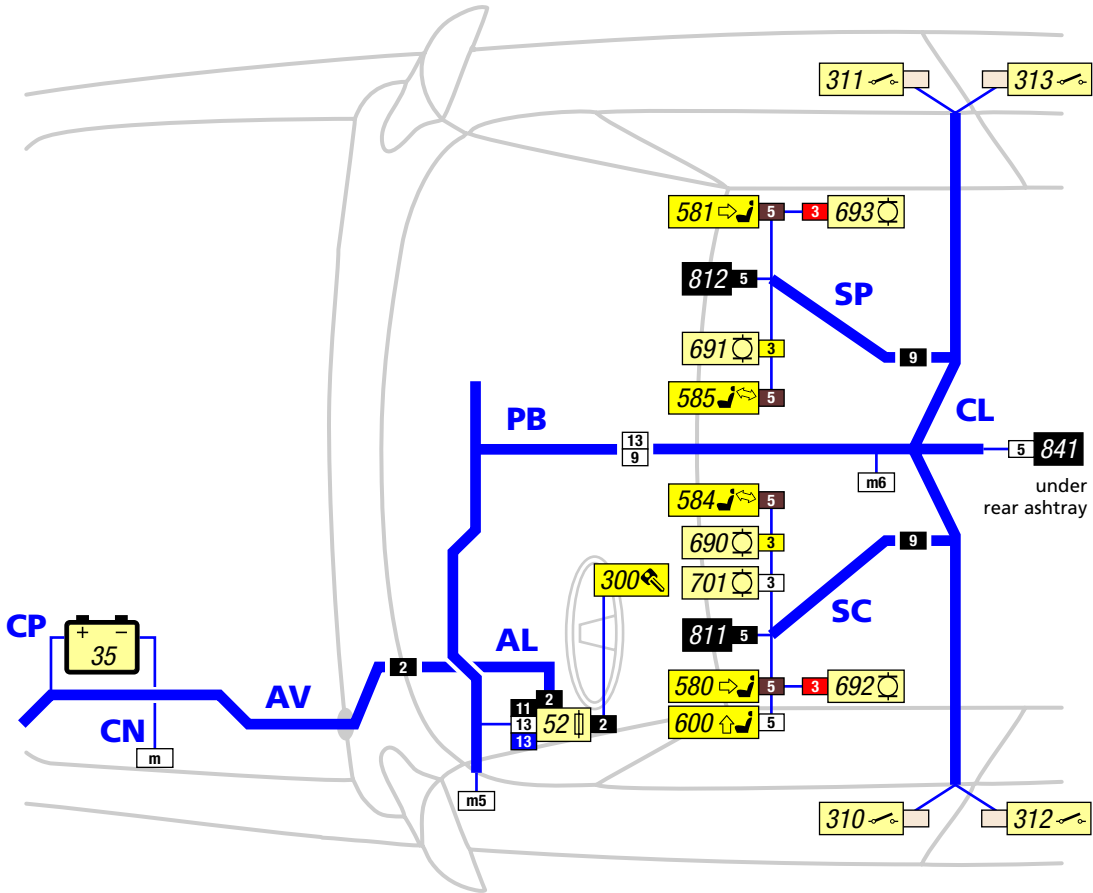

Seat adjustment

Modifications

- | | |
|------|----------------------------|
| 6383 | original version |
| 7084 | CL and PB modified |
| 7329 | PB, CL, SC and SP modified |